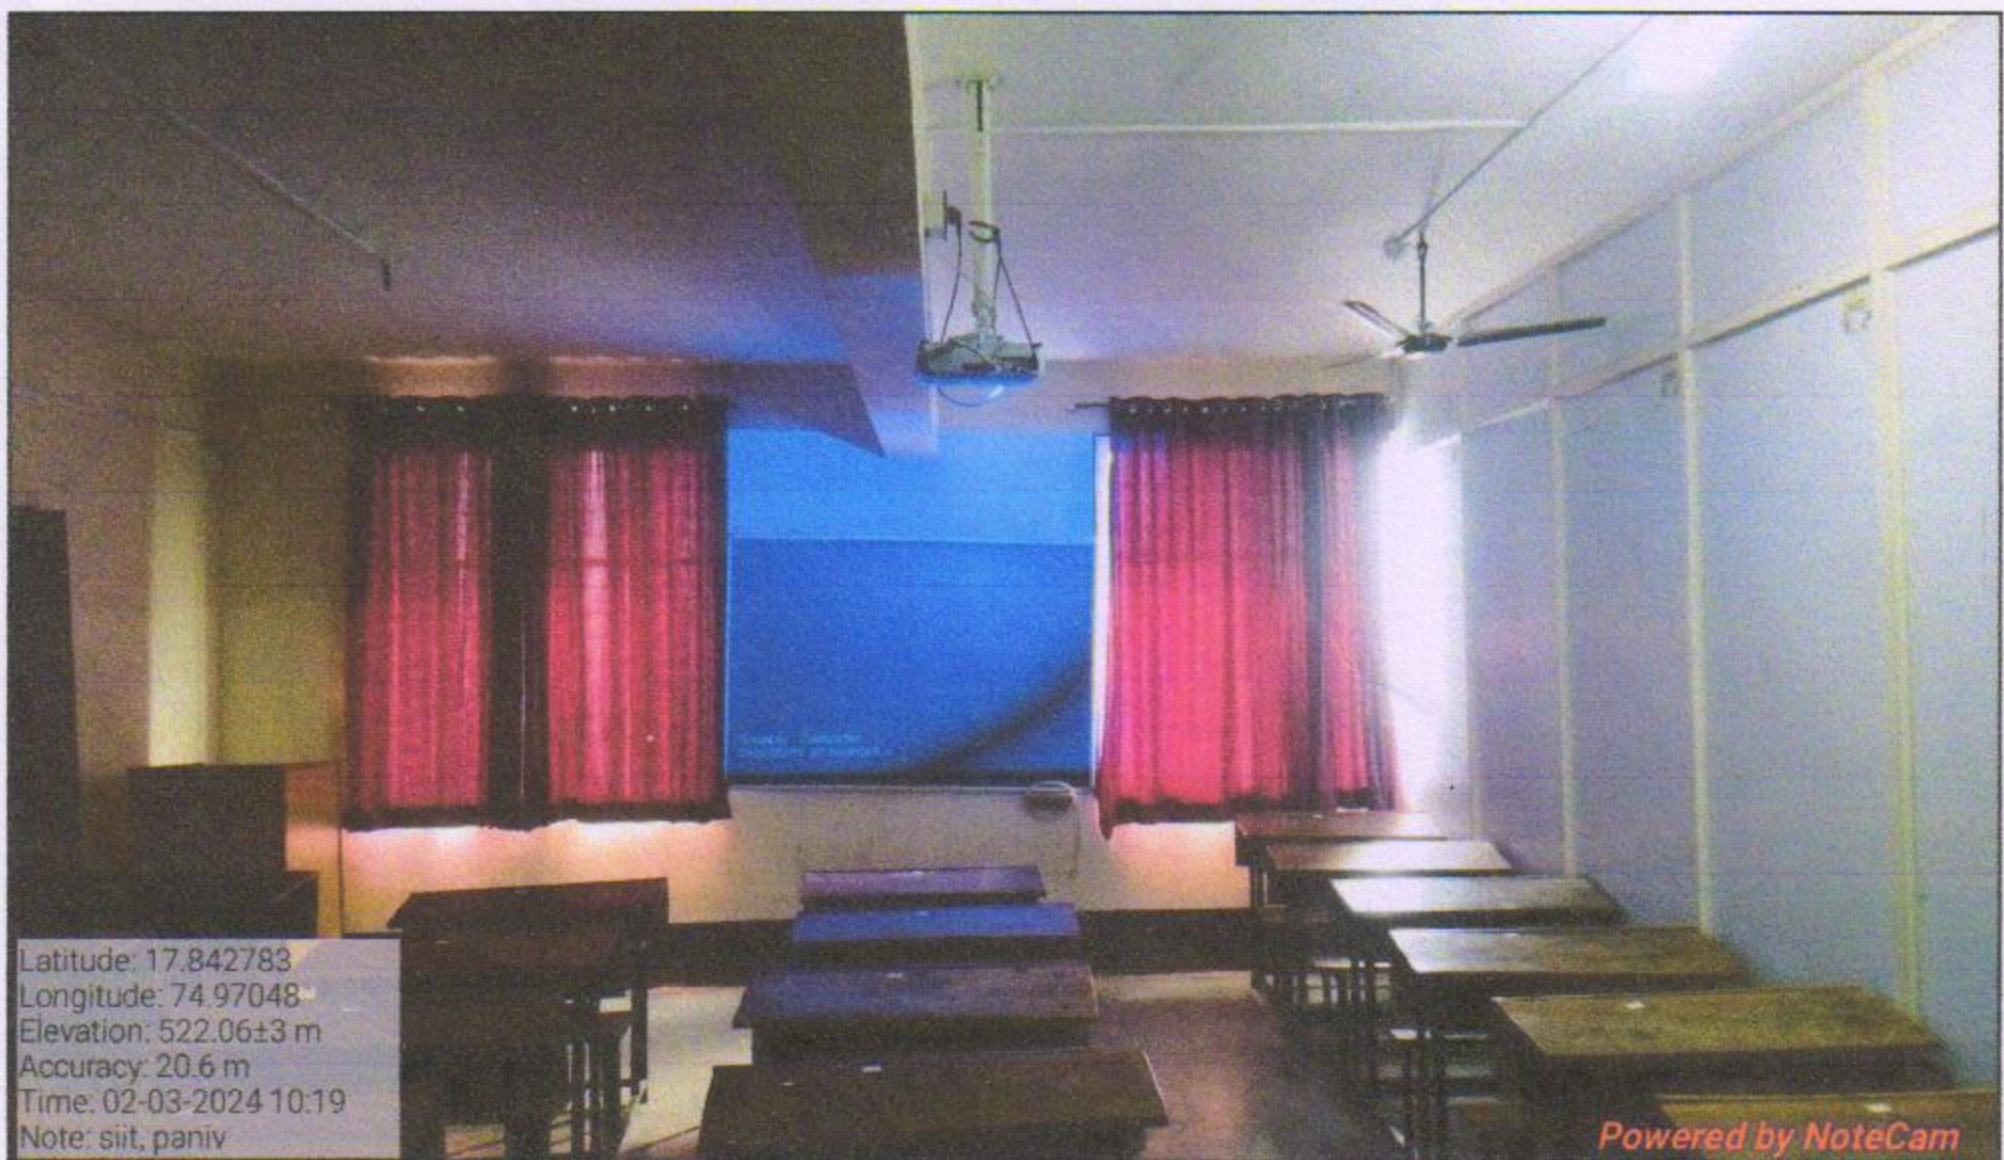

Classroom No:4

Latitude: 17.842783
Longitude: 74.97048
Elevation: 522.06±3 m
Accuracy: 20.6 m
Time: 02-03-2024 10:19
Note: siit, paniv