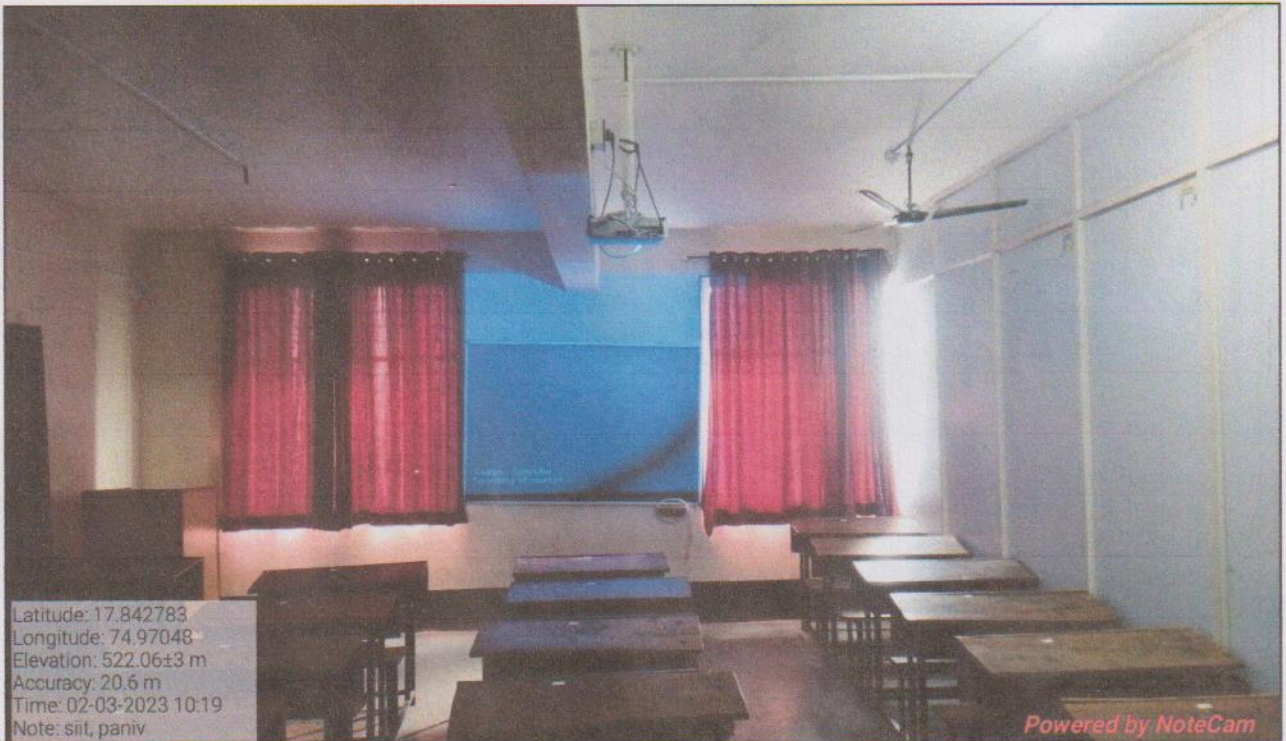

Classroom No:4

Latitude: 17.842783
Longitude: 74.97048
Elevation: 522.06±3 m
Accuracy: 20.6 m
Time: 02-03-2023 10:19
Note: siit, paniv

Powered by NoteCam